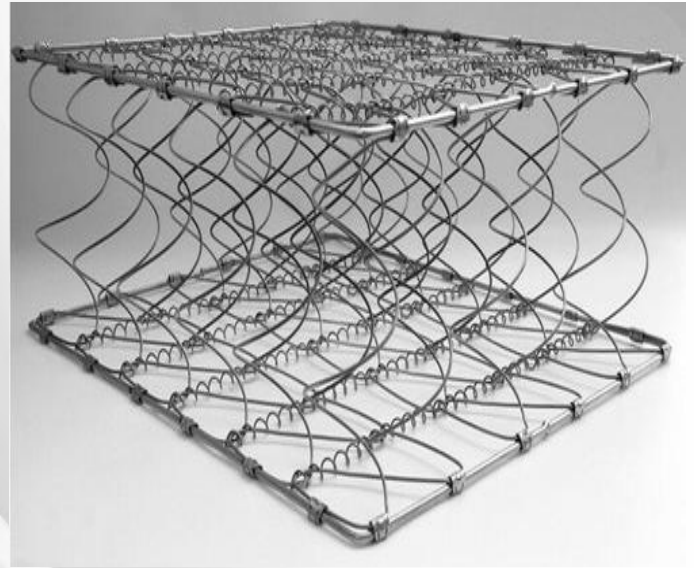

Using Areas

- Pocket spring
- Dust covers
- Linings
- Flange
- Mattress fabric lining
- Bordure

SPRING UNITS

Pocket Spring: The general rule on pocket coil systems is the more coils, the more responsive and motion controlled the mattress is, while still providing support. This directly translates to more comfort.

Roll Press or Flat Press packing options are available.

The Bonnell or open coil spring unit is the cheapest and most ineffective support unit you can get in a mattress. It is a continuous piece of wire that is twisted and coiled to create a massive set of joined crude springs. This results in a 'one size spring' of sorts, which moves as a mass piece

Butterfly Spring; support spring mattress hardware quality manufacturer of mattress edge guard for mattress Inner Spring

Zig-Zag Springs are sometimes called Serpentine or No-Sag Springs. These are seat springs formed from tempered wire, which is then formed into evenly spaced curves or 'loops' for a fully supportive and top quality seating system.