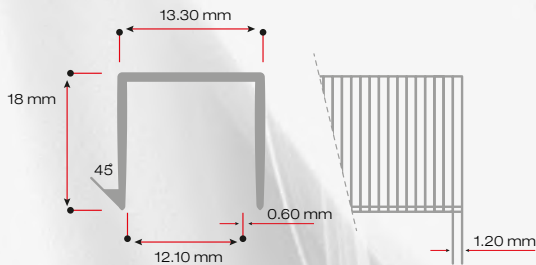

P88 SERIES STAPLES