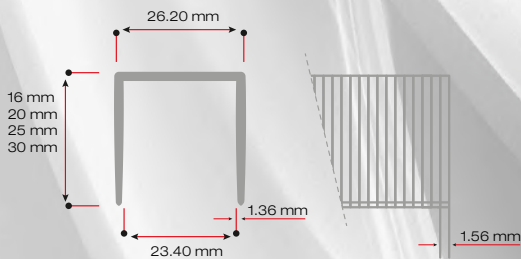

16 SERIES STAPLES