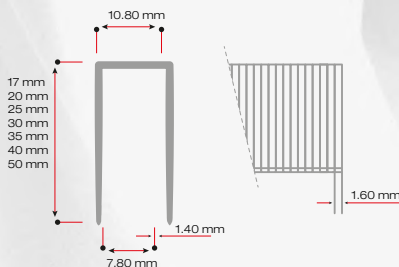

100 SERIES STAPLES