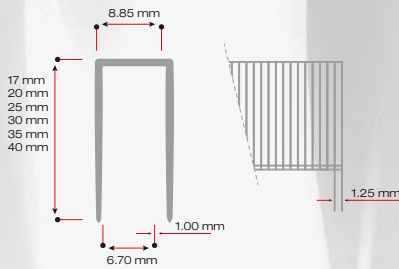

80 SERIES STAPLES

Staples	Strip/Box	Pcs/Box	Box/Package	Package Dimensions
80/06	40	5,000	30	126x344x231 mm
80/08	40	5,000	30	126x344x231 mm
80/10	32	4,000	30	126x344x231 mm
80/12	24	3,000	30	126x344x231 mm
80/14	24	3,000	30	126x344x231 mm
80/16	18	2,250	30	126x344x231 mm

Application Areas

- Furniture production
- Upholstery
- Carpet and shoe making
- Picture frames and wooden materials
- Door and windows production
- Sailing and automotive industry

92 SERIES STAPLES

Staples	Strip/Box	Pcs/Box	Box/Package	Package Dimensions
92/17	14	1,260	30	126x344x231 mm
92/20	14	1,260	30	126x344x231 mm
92/25	10	900	30	126x344x231 mm
92/30	8	720	30	126x344x231 mm
92/35	7	630	30	126x344x231 mm
92/40	7	630	30	126x344x231 mm