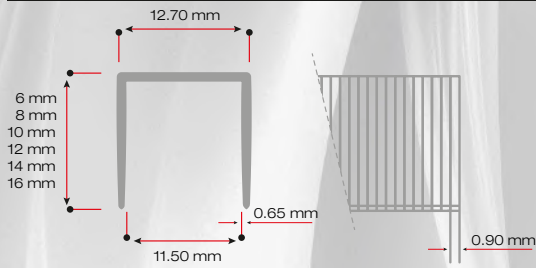

80 SERIES STAPLES

Staples	Strip/Box	Pcs/Box	Box/Package	Package Dimensions
80/06	40	5,000	30	126x344x231 mm
80/08	40	5,000	30	126x344x231 mm
80/10	32	4,000	30	126x344x231 mm
80/12	24	3,000	30	126x344x231 mm
80/14	24	3,000	30	126x344x231 mm
80/16	18	2,250	30	126x344x231 mm