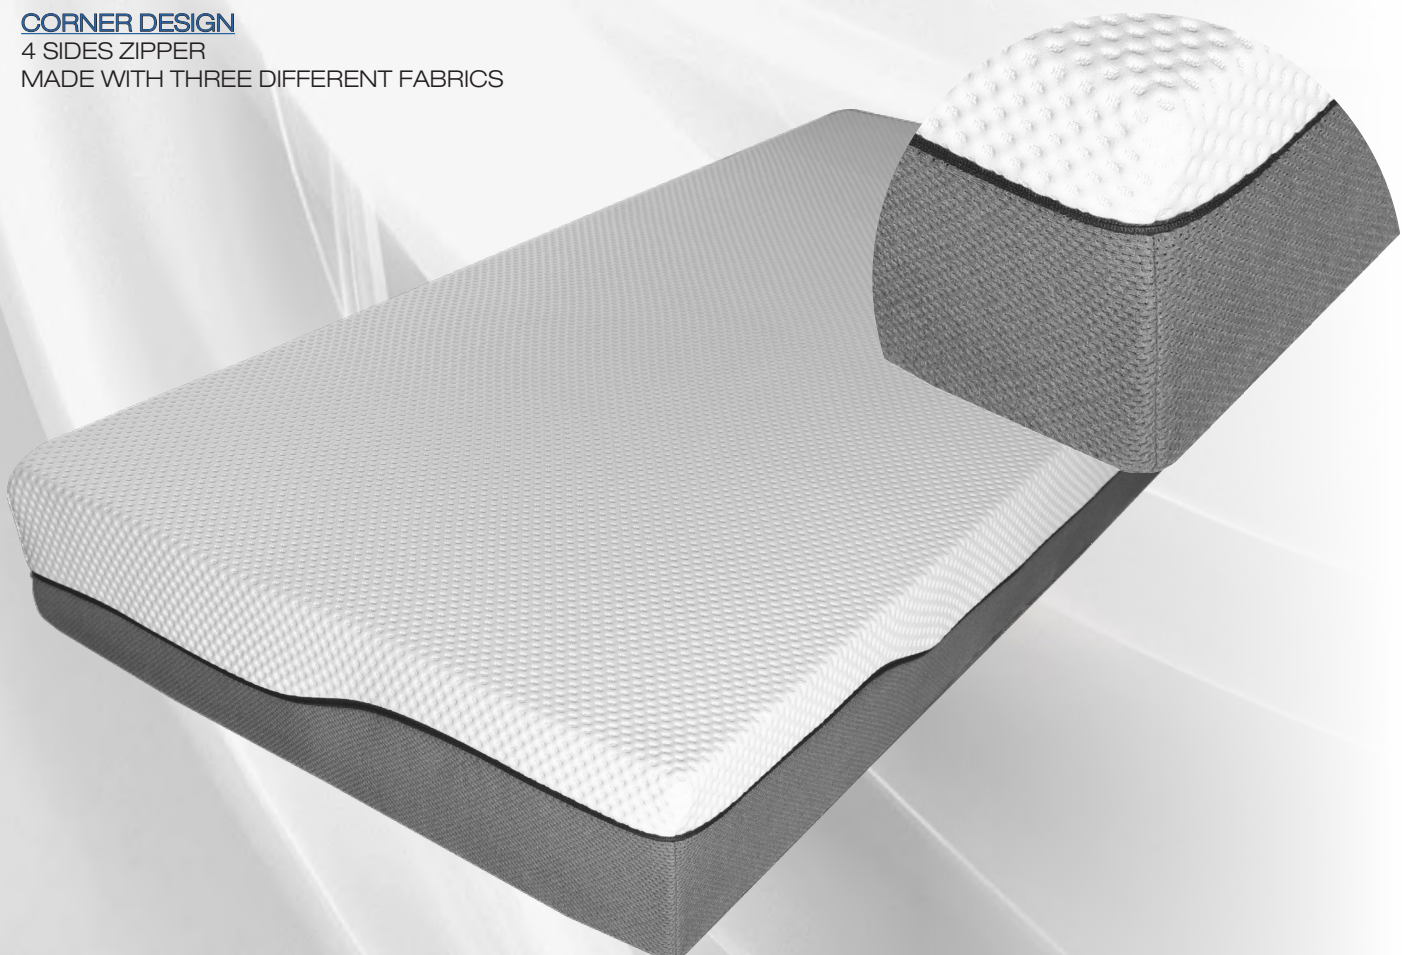

ZIPPERED COVER

Everything we do is custom design. Very few people buy a stock cover because everyone wants their own look. So you're making a custom product.

Advantages of Outsourcing Cut and Sew Covers:

- Reduced need for equipment, staffing and training
- Additional expertise in design and construction methods
- More efficient sourcing and use of materials
- Decreased need for fabric inventory management
- Access to latest manufacturing methods and equipment

Style Points:

- Design trends in sewn mattress covers largely echo those seen across the bedding industry today.
- Clean, simple, contemporary styling
- Bold geometrics, especially waves and blocky patterns
- White or cream top panels offset by borders in black, gray, or blue
- Pops of bright colors, often borrowing hues from a mattress company's logo and branding.
- Technical and performance fabrics that improve airflow in and out of the mattress or offer temperature regulation water repellency stain resistance washability and other useful properties
- Added visual interest from custom tape-edges, trims, piping, embroidery and other embellishments.

CORNER DESIGN

4 SIDES ZIPPER

MADE WITH THREE DIFFERENT FABRICS