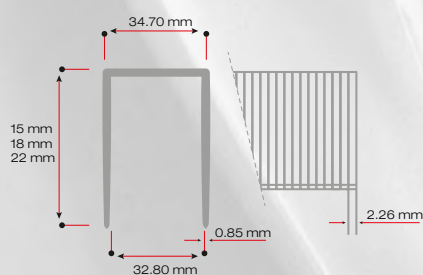

35 SERIES STAPLES